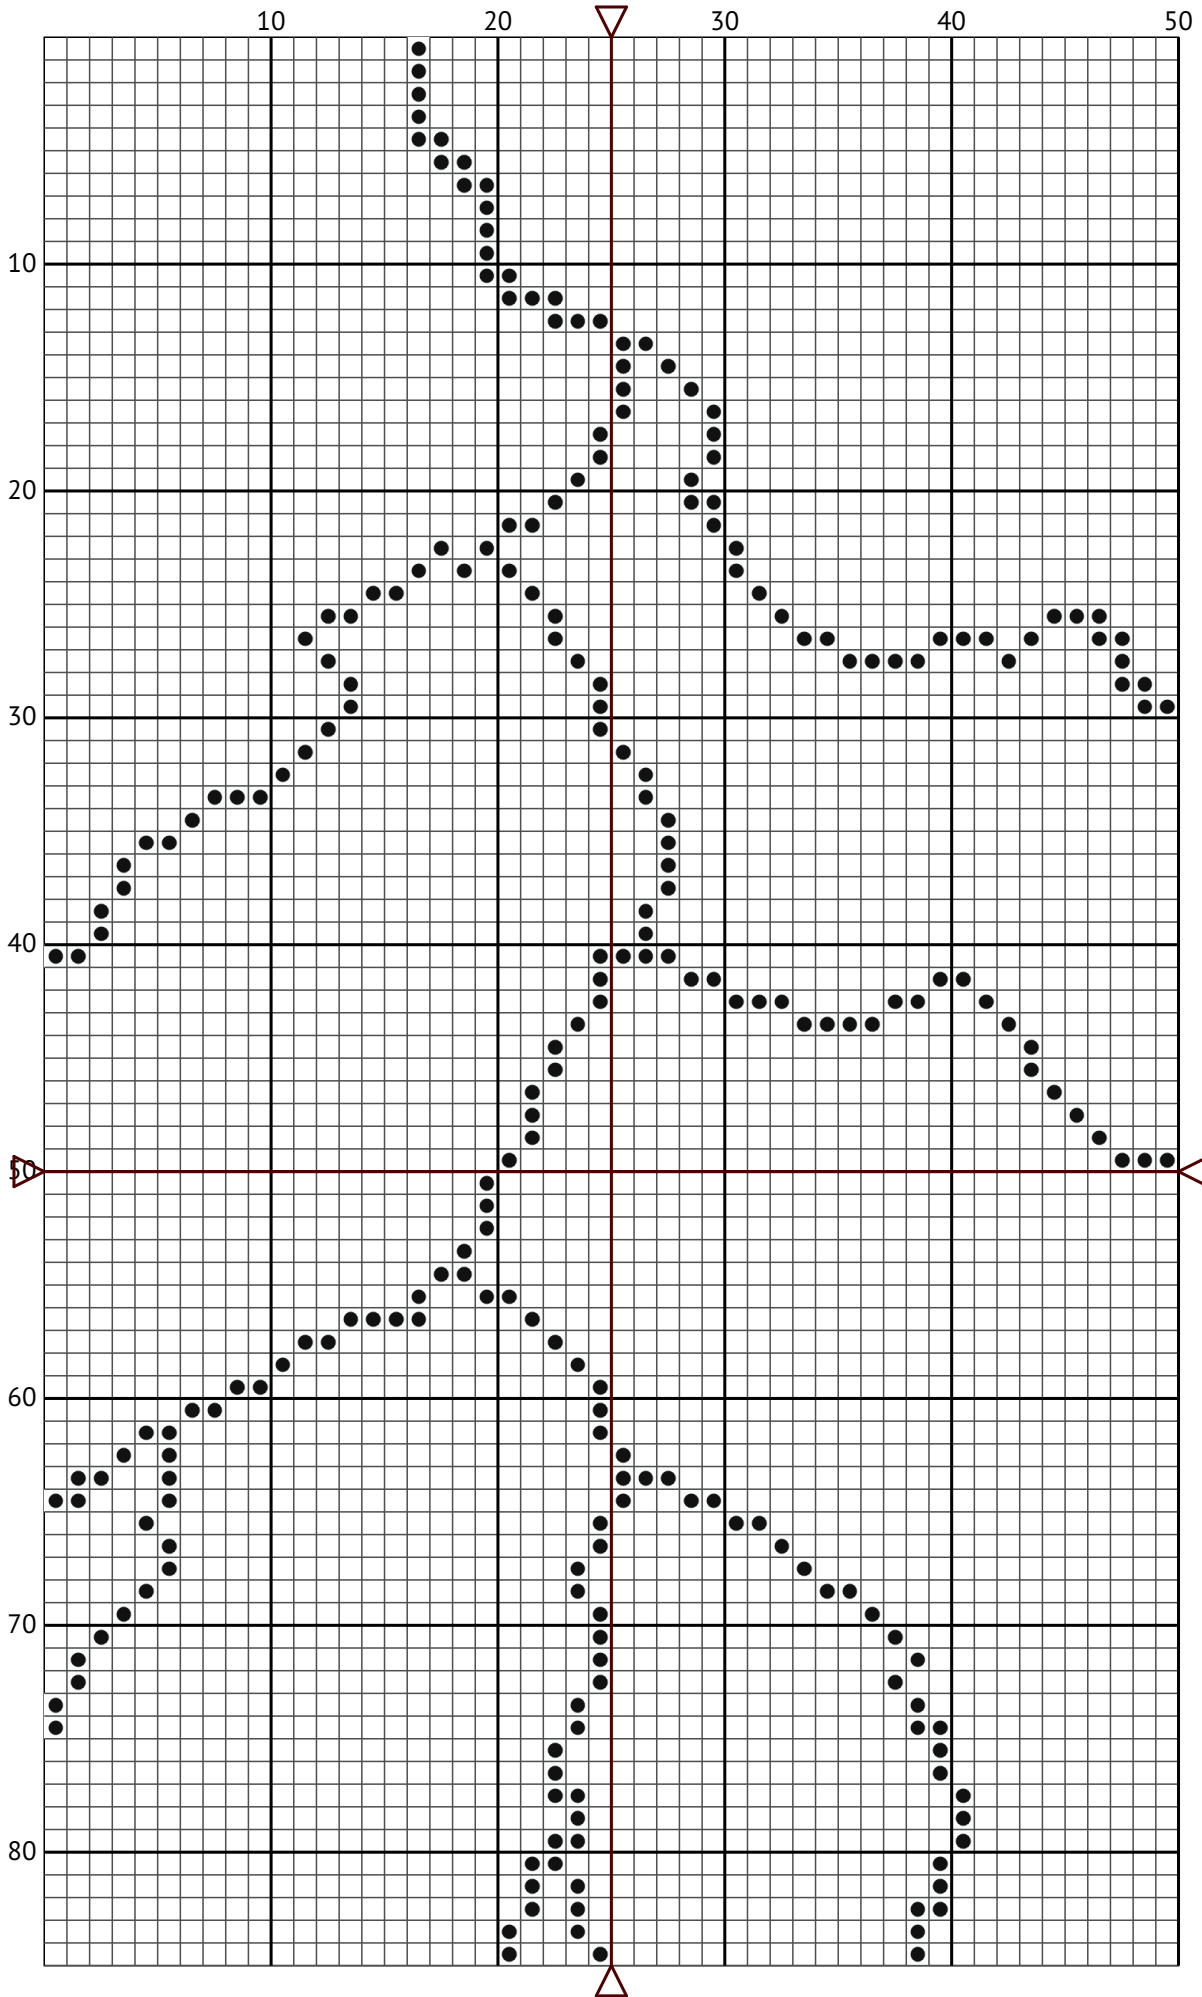

Lightning Bolt

Cross stitch chart

Design size: 50 x 100 stitches

New Cross Stitch Pattern

New Cross Stitch Pattern

New Cross Stitch Pattern
Floss list for crosses

Use 2 strands of thread for cross stitch- Best on Dark Blue Aida, or the thread color can be changed.

N	Symbol	Number	Name	Stitches
1		DMC B5200	Snow White	315