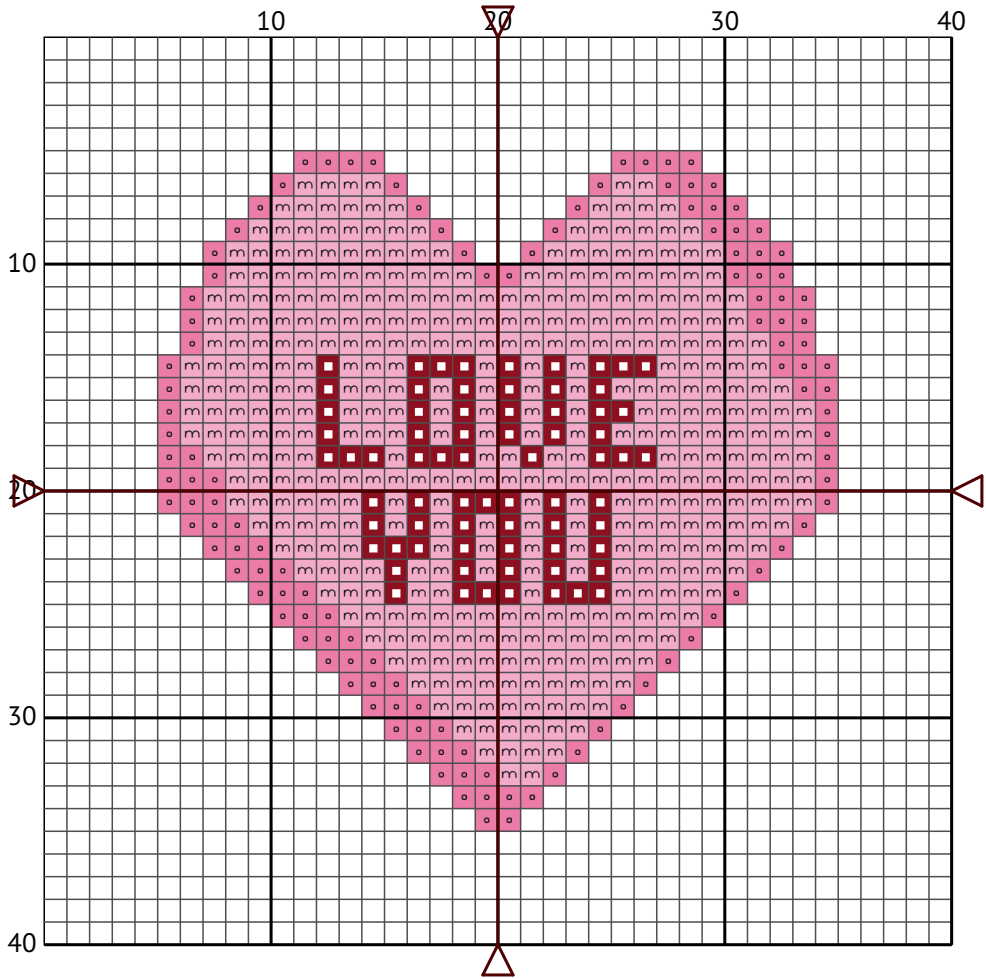

Love You Heart

Cross stitch chart

Design size: 40 x 40 stitches

New Cross Stitch Pattern

New Cross Stitch Pattern
Floss list for crosses

Use 2 strands of thread for cross stitch

N	Symbol	Number	Name	Stitches
1	◦	 DMC 604	Cranberry - Light	125
2	■	 DMC 816	Garnet	70
3	m	 DMC 3689	Mauve - Light	415